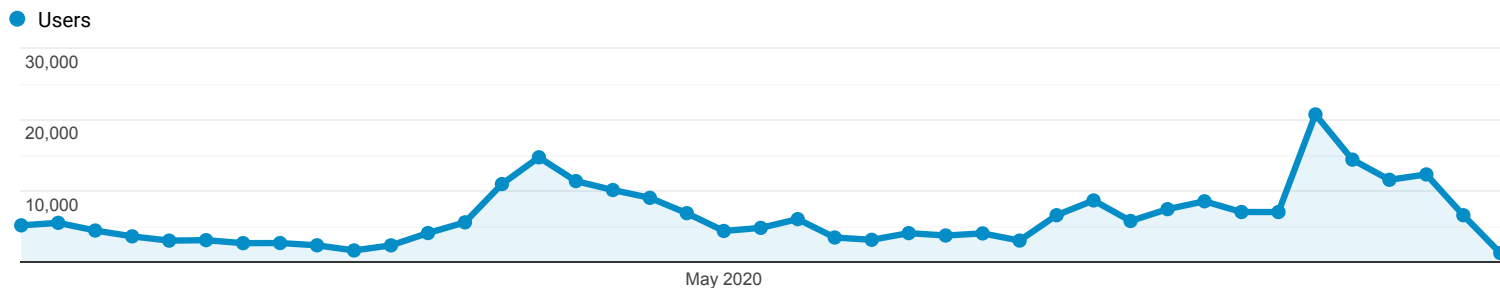

## Audience Overview

Apr 12, 2020 - May 22, 2020

All Users  
100.00% Users

### Overview

Users  
**117,631**

New Users  
**91,535**

Sessions  
**353,092**

Number of Sessions per User  
**3.00**

Pageviews  
**483,755**

Pages / Session  
**1.37**

Avg. Session Duration  
**00:00:44**