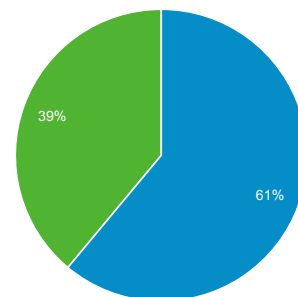

Users
117,631

New Users
91,535

Sessions
353,092

Number of Sessions per User
3.00

Pageviews
483,755

Pages / Session
1.37

Avg. Session Duration
00:00:44

Bounce Rate
84.80%

■ New Visitor ■ Returning Visitor